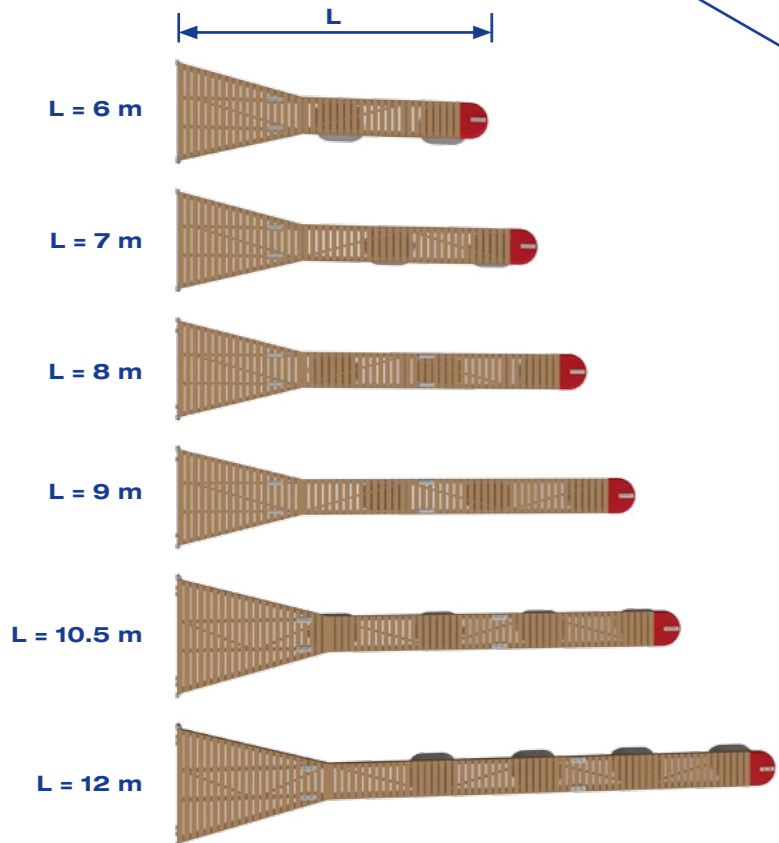

Top Marine

Floating Marina Installations

Mooring Finger

Mooring Finger

RUBBER CONNECTION

- Silent flexible rubber bolted joint;
- Multiple connection point.

MOORING EQUIPMENT

- Cross bollards are included with the mooring fingers;
- Extra bollards on request.

TIMBER DECKING

- Walkway with 0.7m width;
- Impregnated softwood decking 28x120mm.

FENDERS

- Plastic red end fender;
- Extra all-round fenders on request.

PLASTIC FLOAT 300 L

- Roto moulded from Polyethylene (PE);
- Protected against UV-radiation and freezing;
- Designed for year-round use;
- Standard colour grey. Other colours available on request;
- Extra floats on request.

METAL FRAME

- The frame is steel structured, fully welded and galvanized C4 according to ISO 1461 standard.

MOORING FINGER CONNECTION WITH TIMBER PONTOON

MOORING FINGER CONNECTION WITH HD CONCRETE PONTOON

TECHNICAL DATA OF MOORING FINGERS

Item code	13 06 00	13 07 00	13 08 00	13 09 00	13 10 00	13 12 00	
Dimensions (m)	Length	6.0	7.0	8.0	9.0	10.5	12.0
	Width	0.70					
	Angel width	2.00				2.40	
Freeboard (m)	0.5						
Designed load capacities (kN/m²)	1.0	1.0	1.0	1.0	1.0	1.0	
Number of 300 l floats	2	2	3	3	4	4	
Weight (kg)	311	345	394	429	717	808	
Number of rubber connection	2	2	4	4	6	6	
Number of bollards	5	5	7	7	7	7	