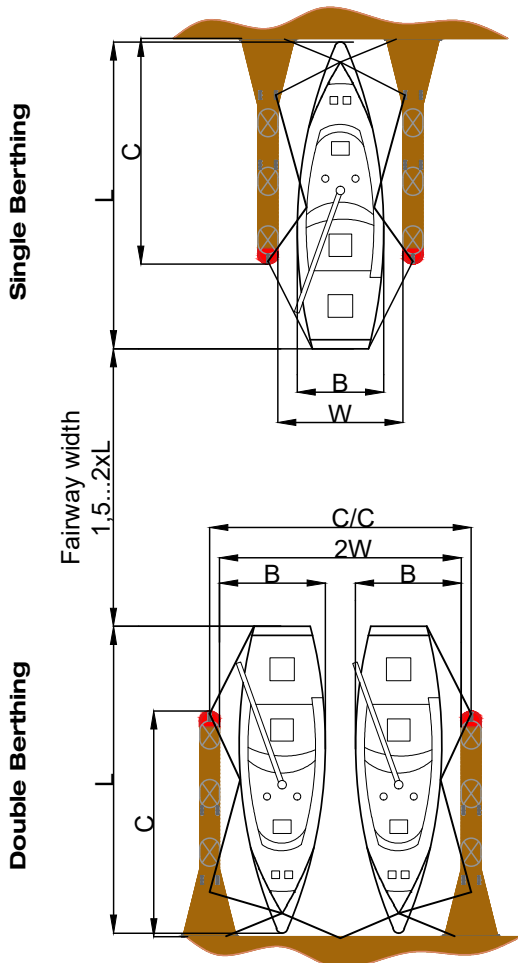

Top Marine

Floating Marina Installations

Mooring Finger

Mooring Finger

RUBBER CONNECTION

- Silent flexible rubber bolted joint;
- Multiple connection point.

MOORING EQUIPMENT

- Cross bollards are included with the mooring fingers;
- Extra bollards on request.

METAL FRAME

- The frame is steel structured, fully welded and galvanized C4 according to ISO 1461 standard.

MOORING FINGER CONNECTION WITH TIMBER PONTOON

MOORING FINGER CONNECTION WITH HD CONCRETE PONTOON

TECHNICAL DATA OF MOORING FINGERS

Item code	13 06 00	13 07 00	13 08 00	13 09 00	13 10 00	13 12 00	
Dimensions (m)	Length	6.0	7.0	8.0	9.0	10.5	12.0
	Width	0.70					
	Angel width	2.00				2.40	
Freeboard (m)	0.5						
Designed load capacities (kN/m²)	1.0	1.0	1.0	1.0	1.0	1.0	
Number of 300 l floats	2	2	3	3	4	4	
Weight (kg)	311	345	394	429	717	808	
Number of rubber connection	2	2	4	4	6	6	
Number of bollards	5	5	7	7	7	7	

Mooring Finger

Design of berths according to Code of Practice

Length of Finger C (m)		6.0	7.0	8.0	9.0	10.5	12.0
Boat length L	Feet (ft)	25	30	35	40	45	50
	Metre (m)	7.6	9.1	10.7	12.2	13.7	15.2
Boat width B	Metre (m)	2.8	3.2	3.6	4.0	4.4	4.8
Berth width W (m)	Single berth	3.1	3.55	4.0	4.45	4.9	5.35
	Double berth	6.2	7.1	8.0	8.9	9.8	10.7
Finger c/c	Single berth	3.8	4.25	4.7	5.15	5.6	6.05
	Double berth	6.9	7.8	8.7	9.6	10.5	11.4