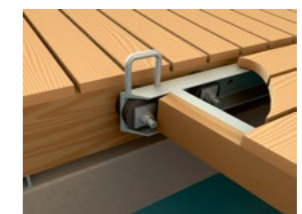

Top Marine

Floating Marina Installations

Mooring Finger

Mooring Finger

RUBBER CONNECTION

- Silent flexible rubber bolted joint;
- Multiple connection point.

MOORING EQUIPMENT

- Cross bollards are included with the mooring fingers;
- Extra bollards on request.

TIMBER DECKING

- Walkway with 0.7m width;
- Impregnated softwood decking 28x120mm.

FENDERS

- Plastic red end fender;
- Extra all-round fenders on request.

PLASTIC FLOAT 300 L

- Roto moulded from Polyethylene (PE);
- Protected against UV-radiation and freezing;
- Designed for year-round use;
- Standard colour grey. Other colours available on request;
- Extra floats on request.

METAL FRAME

- The frame is steel structured, fully welded and galvanized C4 according to ISO 1461 standard.

MOORING FINGER CONNECTION WITH TIMBER PONTOON

MOORING FINGER CONNECTION WITH HD CONCRETE PONTOON