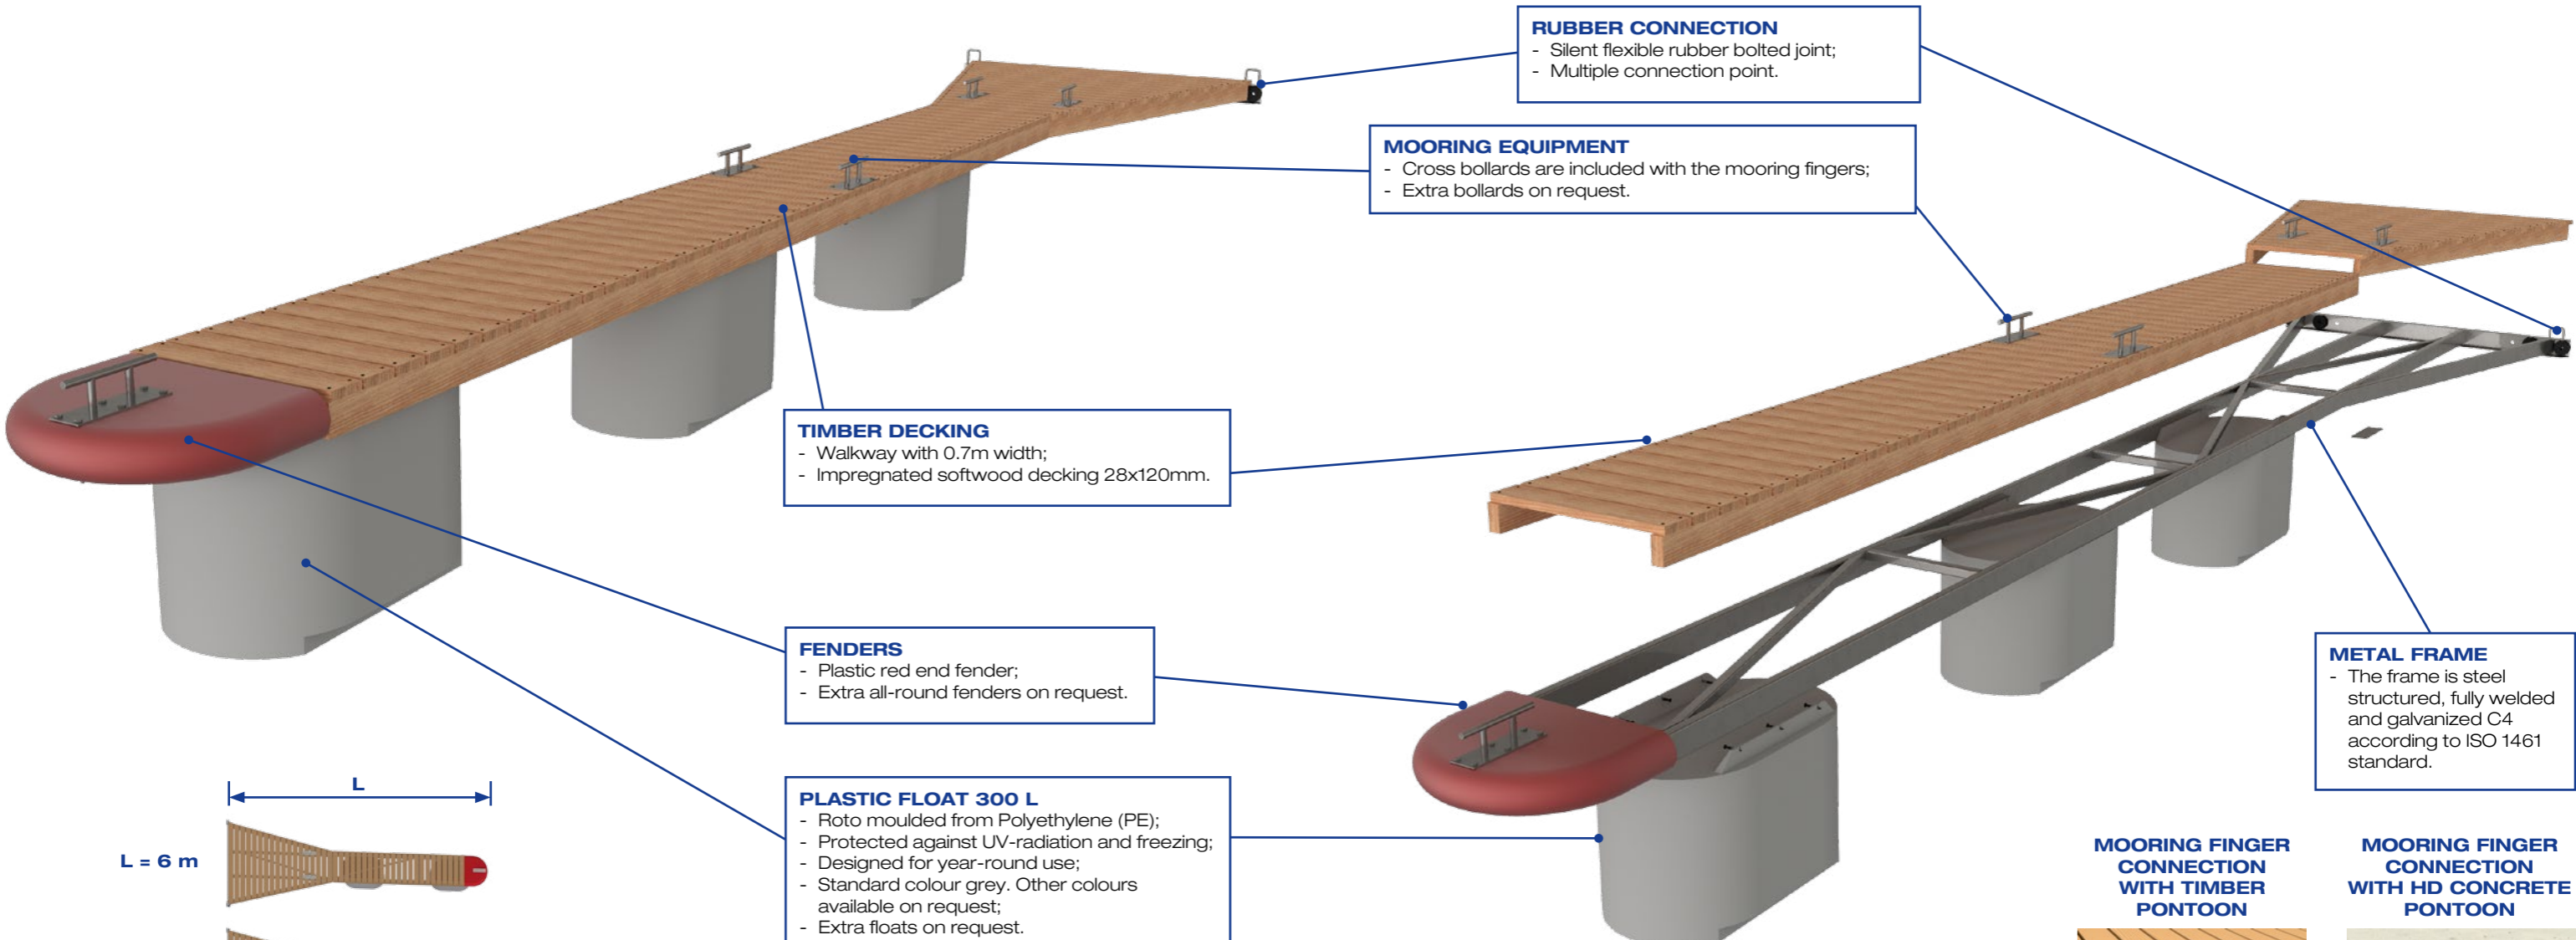

Top Marine

Floating Marina Installations

Mooring Finger

Mooring Finger

RUBBER CONNECTION

- Silent flexible rubber bolted joint;
- Multiple connection point.

MOORING EQUIPMENT

- Cross bollards are included with the mooring fingers;
- Extra bollards on request.

TIMBER DECKING

- Walkway with 0.7m width;
- Impregnated softwood decking 28x120mm.

FENDERS

- Plastic red end fender;
- Extra all-round fenders on request.

PLASTIC FLOAT 300 L

- Roto moulded from Polyethylene (PE);
- Protected against UV-radiation and freezing;
- Designed for year-round use;
- Standard colour grey. Other colours available on request;
- Extra floats on request.

METAL FRAME

- The frame is steel structured, fully welded and galvanized C4 according to ISO 1461 standard.

MOORING FINGER CONNECTION WITH TIMBER PONTOON

MOORING FINGER CONNECTION WITH HD CONCRETE PONTOON

TECHNICAL DATA OF MOORING FINGERS

Item code	13 06 00	13 07 00	13 08 00	13 09 00	13 10 00	13 12 00	
Dimensions (m)	Length	6.0	7.0	8.0	9.0	10.5	12.0
	Width	0.70					
	Angel width	2.00				2.40	
Freeboard (m)	0.5						
Designed load capacities (kN/m²)	1.0	1.0	1.0	1.0	1.0	1.0	
Number of 300 l floats	2	2	3	3	4	4	
Weight (kg)	311	345	394	429	717	808	
Number of rubber connection	2	2	4	4	6	6	
Number of bollards	5	5	7	7	7	7	