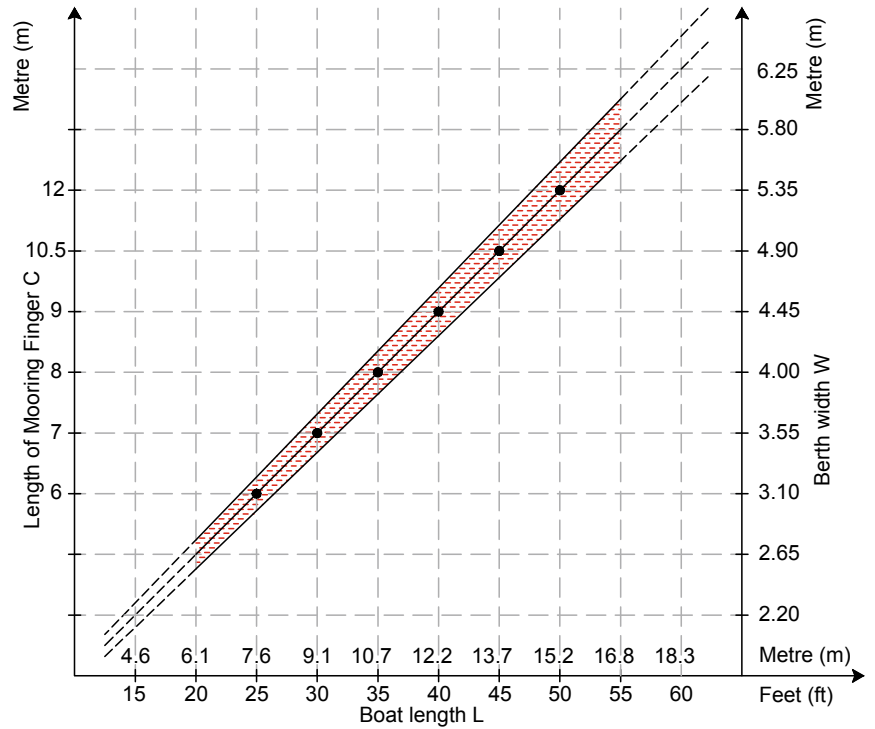

TECHNICAL DATA OF MOORING FINGERS

Item code	13 06 00	13 07 00	13 08 00	13 09 00	13 10 00	13 12 00	
Dimensions (m)	Length	6.0	7.0	8.0	9.0	10.5	12.0
	Width	0.70					
	Angel width	2.00				2.40	
Freeboard (m)	0.5						
Designed load capacities (kN/m²)	1.0	1.0	1.0	1.0	1.0	1.0	
Number of 300 l floats	2	2	3	3	4	4	
Weight (kg)	311	345	394	429	717	808	
Number of rubber connection	2	2	4	4	6	6	
Number of bollards	5	5	7	7	7	7	

Mooring Finger

Design of berths according to Code of Practice

Length of Finger C (m)		6.0	7.0	8.0	9.0	10.5	12.0
Boat length L	Feet (ft)	25	30	35	40	45	50
	Metre (m)	7.6	9.1	10.7	12.2	13.7	15.2
Boat width B	Metre (m)	2.8	3.2	3.6	4.0	4.4	4.8
Berth width W (m)	Single berth	3.1	3.55	4.0	4.45	4.9	5.35
	Double berth	6.2	7.1	8.0	8.9	9.8	10.7
Finger c/c	Single berth	3.8	4.25	4.7	5.15	5.6	6.05
	Double berth	6.9	7.8	8.7	9.6	10.5	11.4